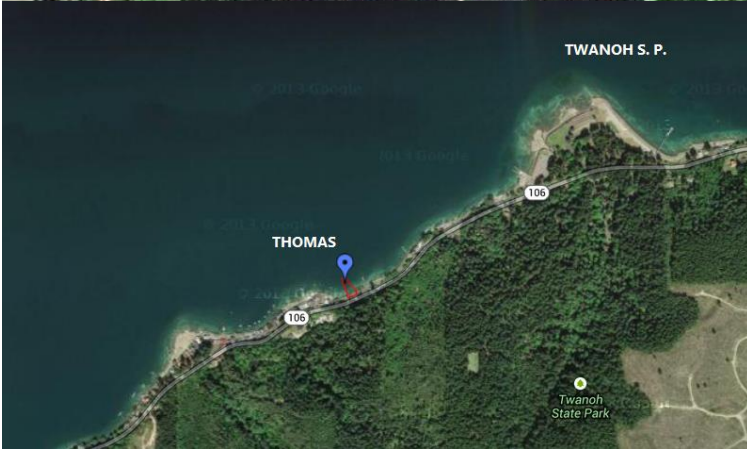

THOMAS DENOTTA HARVEST MAPS

Thomas / DeNotta
11850 St. Rt. 106, Belfair WA

Parcel # 22219-50-00024, Mason County

Coordinates: 47.375072,-122.982228

The property line extending from edge of the bulkhead forms the western boundary. Beach is ~100 feet in length. The eastern boundary is disputed - avoid harvesting beyond the inside edge of the tree overhanging the beach.